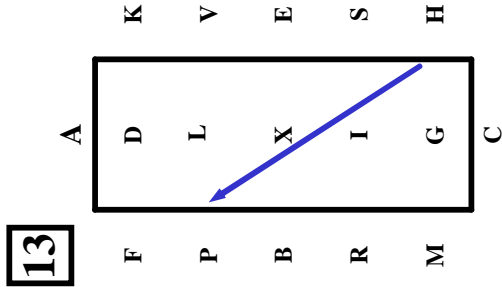

L Halt 8 seconds.

LXM.....Free Walk.

MC ... Collected Trot.

C..... Circle left 15m.

CH Collected Trot.

HP.....Extended Trot.

PL...Collected Trot reins in one hand, 20m half circle right

LM.....Extended Trot reins in one hand.