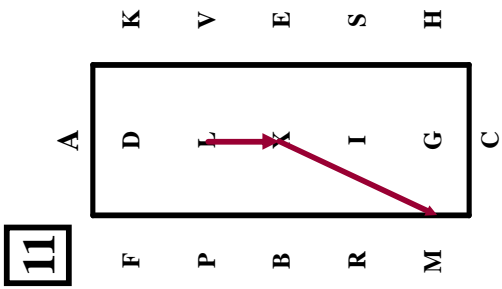

MC ... Collected Trot.

LXM.....Free Walk.