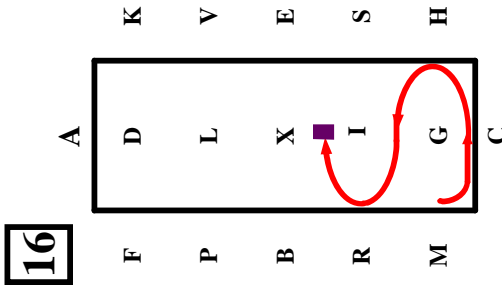

L Halt 8 seconds.

LXM.....Free Walk.

MC ... Collected Trot.

C..... Circle left 15m.

CH Collected Trot.

HP.....Extended Trot.

PL...Collected Trot reins in one hand, 20m half circle right

LM.....Extended Trot reins in one hand.

MC.....Working Trot reins at will. Loop to the left 20m, loop to the right 20m. Halt perpendicular to the centre line, driver on centre line.

Rein Back 3 m

EV... Working Trot 20m half Loop to E. Working Trot.