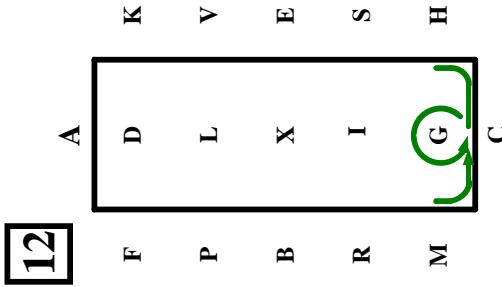

MC ... Collected Trot.

C..... Circle left 15m.