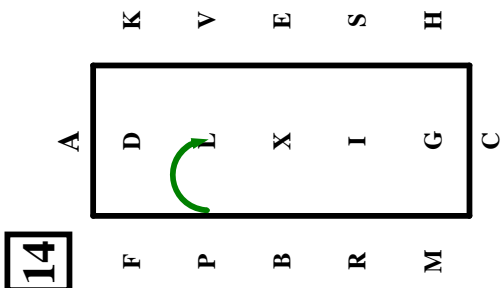

L Halt 8 seconds.

LXM.....Free Walk.

MC ... Collected Trot.

C..... Circle left 15m.

CH Collected Trot.

HP.....Extended Trot.

PL...Collected Trot reins in one hand, 20m half circle right

LM.....Extended Trot reins in one hand.