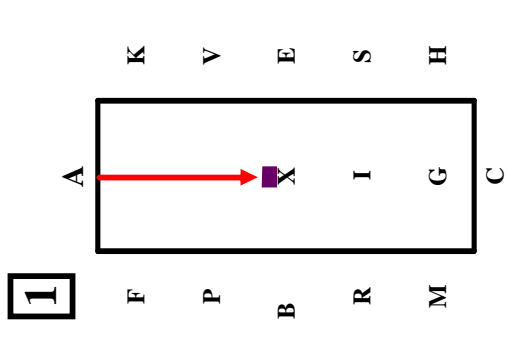

BM Working Trot. 10m deviation
Pairs in one hand.