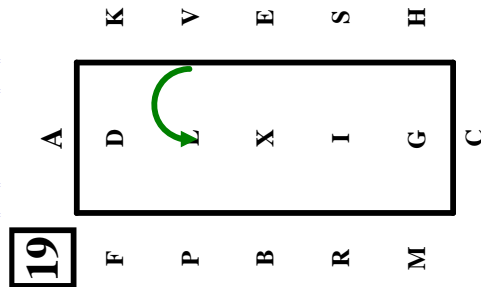

VL.....Collected Trot reins in one hand 20m half circle left.