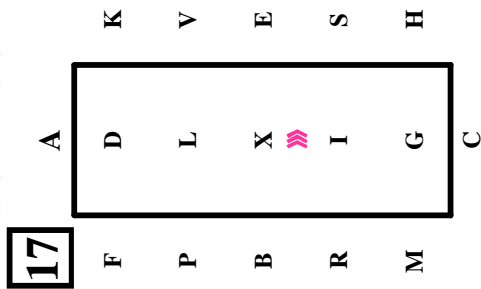

EV... Working Trot 20m half Loop to E. Working Trot.

Rein Back 3 m