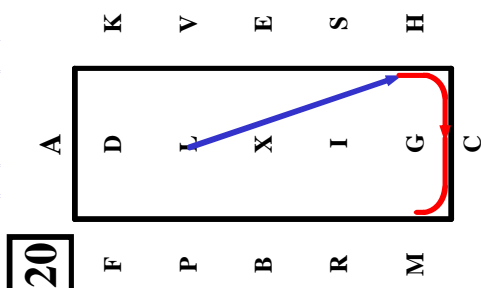

LH.....Extended Trot reins in one hand.
HCM Working Trot reins at will.