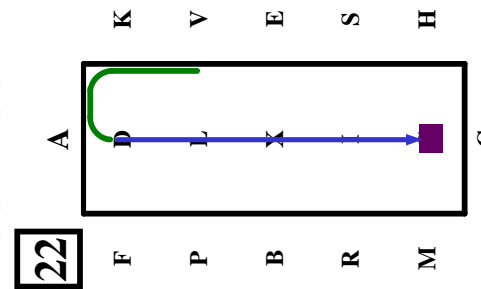

MC.....Working Trot reins at will. Loop to the left 20m, loop to the right 20m. Halt perpendicular to the centre line, driver on centre line.

Rein Back 3 m

EV... Working Trot 20m half Loop to E. Working Trot.

VL.....Collected Trot reins in one hand 20m half circle left.

LH.....Extended Trot reins in one hand.
HCM Working Trot reins at will.

MEVFree Walk.

VKADCollected Trot.
DXG Extended Trot.
G Halt. Salute.

Colour Code