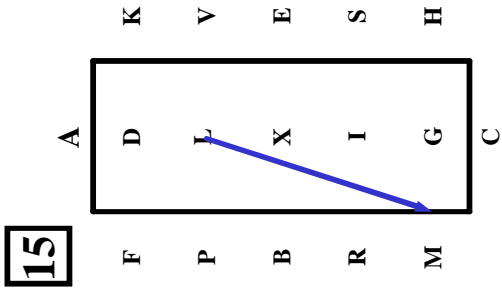

L Halt 8 seconds.

LXM.....Free Walk.

MC ... Collected Trot.

C..... Circle left 15m.

CH Collected Trot.

HP.....Extended Trot.

PL...Collected Trot reins in one hand, 20m half circle right

LM.....Extended Trot reins in one hand.