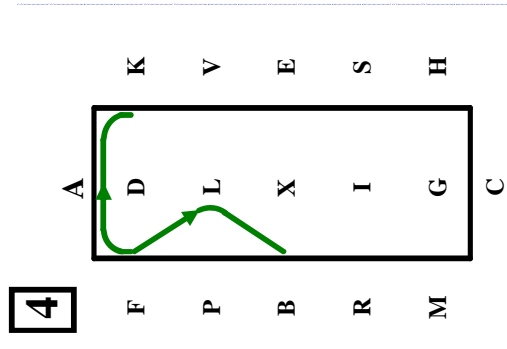

XCM....Collected Trot.