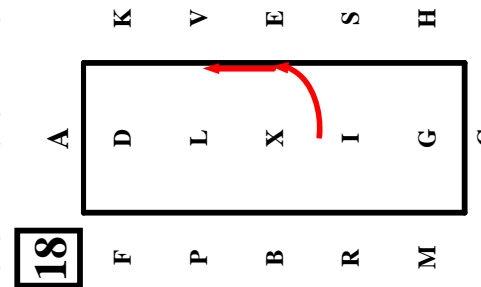

CH ..... Collected Trot.

EV... Working Trot 20m half Loop to E. Working Trot.