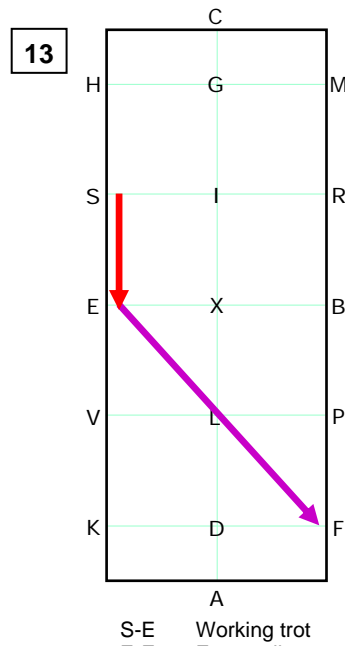

X Rein back 3-4 steps

XBR Working trot  
RGS Medium trot  
Half circle left 40m

S-E Working trot  
E-F Free walk

FAK Working trot  
KXM Medium trot

MCE Working trot  
ELB 40m half circle left  
horse stretching frame

BX Working trot  
20m half circle left  
XFAD Working trot

D-G Medium trot

G Halt. Salute.

- Working trot
- Medium trot
- Free walk
- Rein back
- Halt