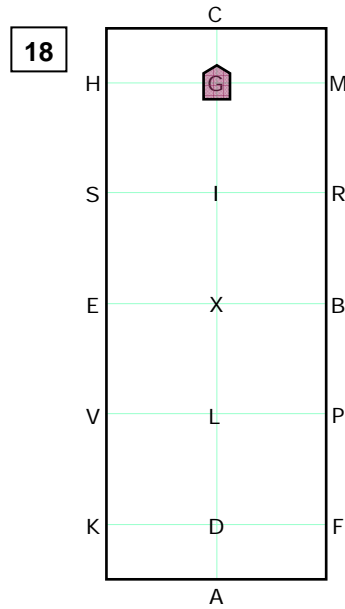

G Halt. Salute.

- Working trot
- Medium trot
- Free walk
- Rein back
- Halt