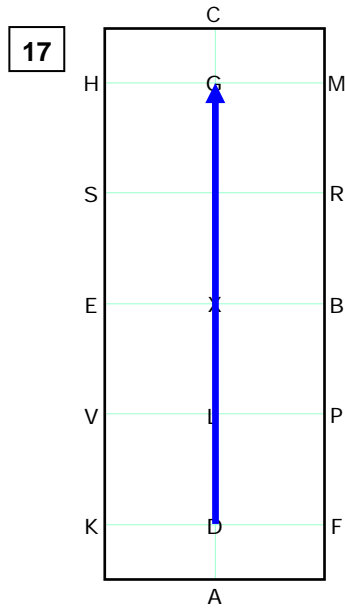

X Rein back 3-4 steps

XBR Working trot  
RGS Medium trot  
Half circle left 40m

S-E Working trot  
E-F Free walk

FAK Working trot  
KXM Medium trot

MCE Working trot  
ELB 40m half circle left  
horse stretching frame

BX Working trot  
20m half circle left  
XFAD Working trot

D-G Medium trot

G Halt. Salute.

- Working trot
- Medium trot
- Free walk
- Rein back
- Halt