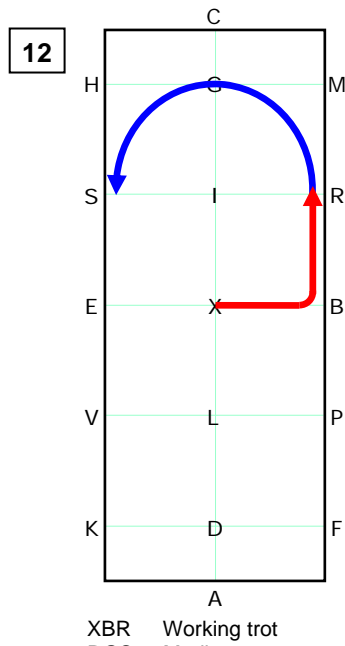

X Rein back 3-4 steps

XBR Working trot  
RGS Medium trot  
Half circle left 40m

S-E Working trot  
E-F Free walk

FAK Working trot  
KXM Medium trot

MCE Working trot  
ELB 40m half circle left  
horse stretching frame

BX Working trot  
20m half circle left  
XFAD Working trot

D-G Medium trot

G Halt. Salute.

- Working trot
- Medium trot
- Free walk
- Rein back
- Halt