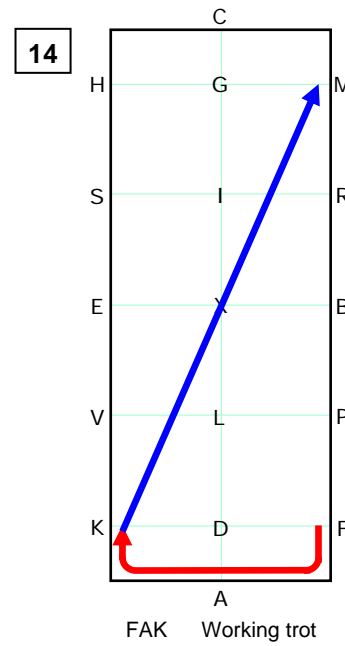

X Rein back 3-4 steps

XBR Working trot  
RGS Medium trot  
Half circle left 40m

S-E Working trot  
E-F Free walk

FAK Working trot  
KXM Medium trot

MCE Working trot  
ELB 40m half circle left  
horse stretching frame

BX Working trot  
20m half circle left  
XFAD Working trot

D-G Medium trot

G Halt. Salute.

- Working trot
- Medium trot
- Free walk
- Rein back
- Halt